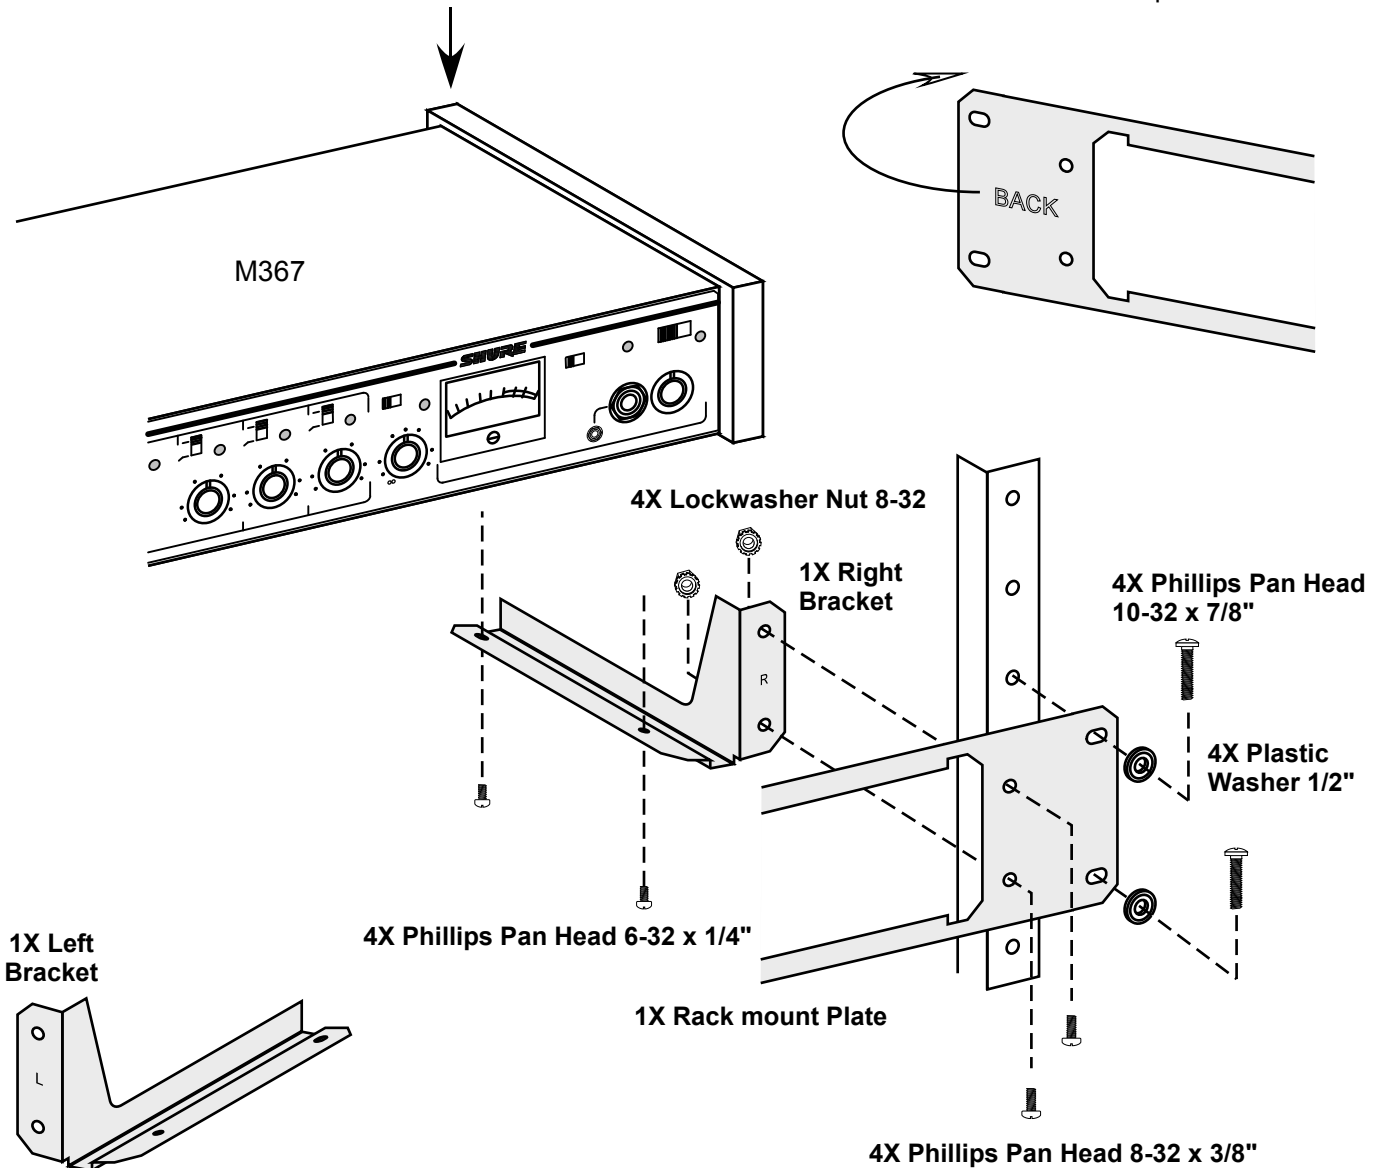

WARNING: Disconnect the M367 from power source before installing

NOTE: Do not remove M367 end caps.

NOTE: Inside of rack mount panel marked "BACK"

SHURE®

SHURE Incorporated Web Address: <http://www.shure.com>
5800 W. Touhy Avenue, Niles, IL 60714-4608, U.S.A.
In U.S.A., Phone: 1-847-600-2000 Fax: 1-847-600-1212
In Europe, Phone: 49-7131-72140 Fax: 49-7131-721414
In Asia, Phone: 1-852-2893-4290 Fax: 1-852-2893-4055
International Fax: 1-847-600-6446